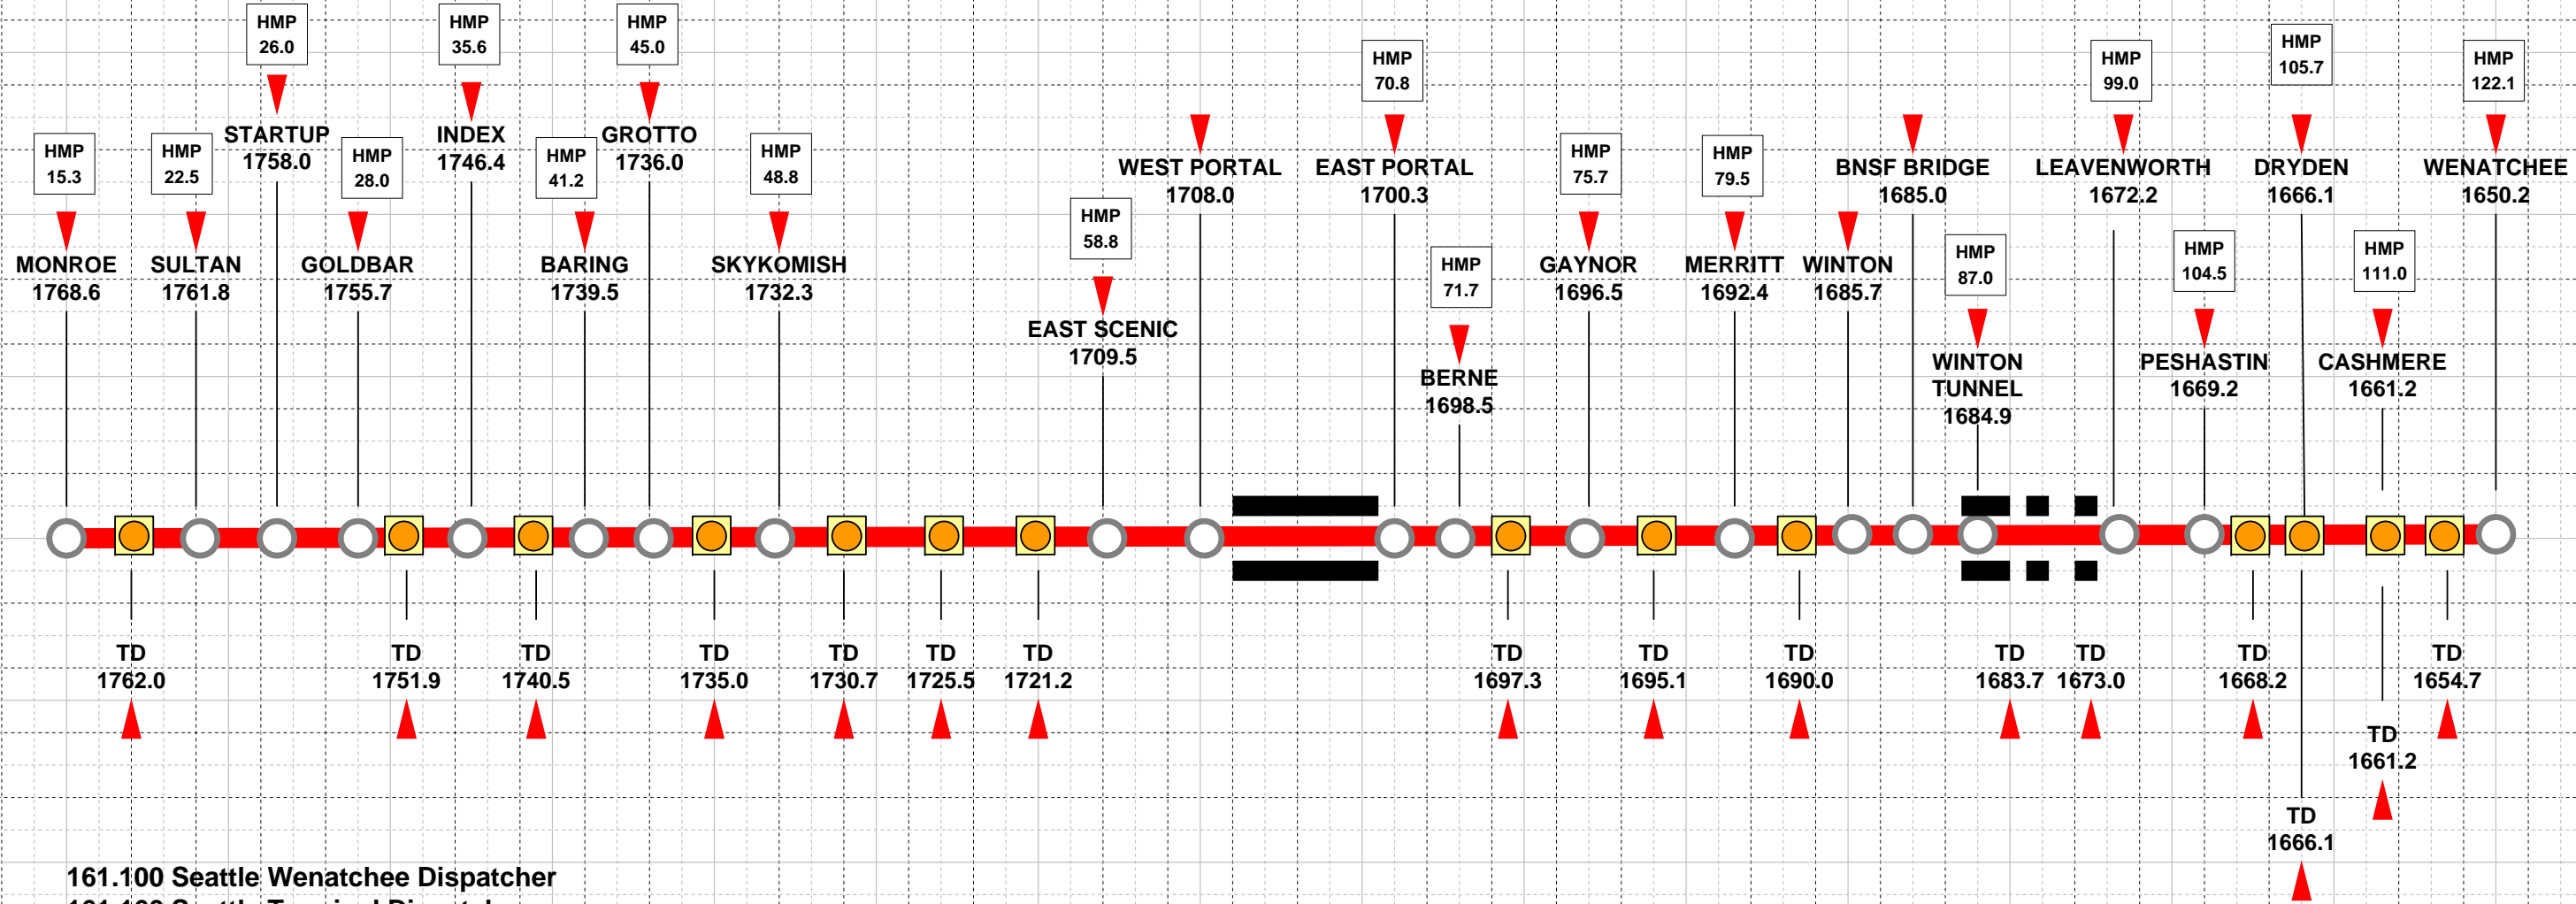

# Burlington Northern Santa Fe

Northwest Division  
Scenic Subdivision

- 161.100 Seattle Wenatchee Dispatcher
- 161.160 Seattle Terminal Dispatcher
- 160.500 Dispatcher Link
- 160.380 Dispatcher Link
- 452.950 Dispatcher Link Cascade Tunnel
- 160.665 Berne PBX
- 160.620 Mission Ridge PBX
- 161.130 Skykomish PBX
- 160.260 Bremerton PBX