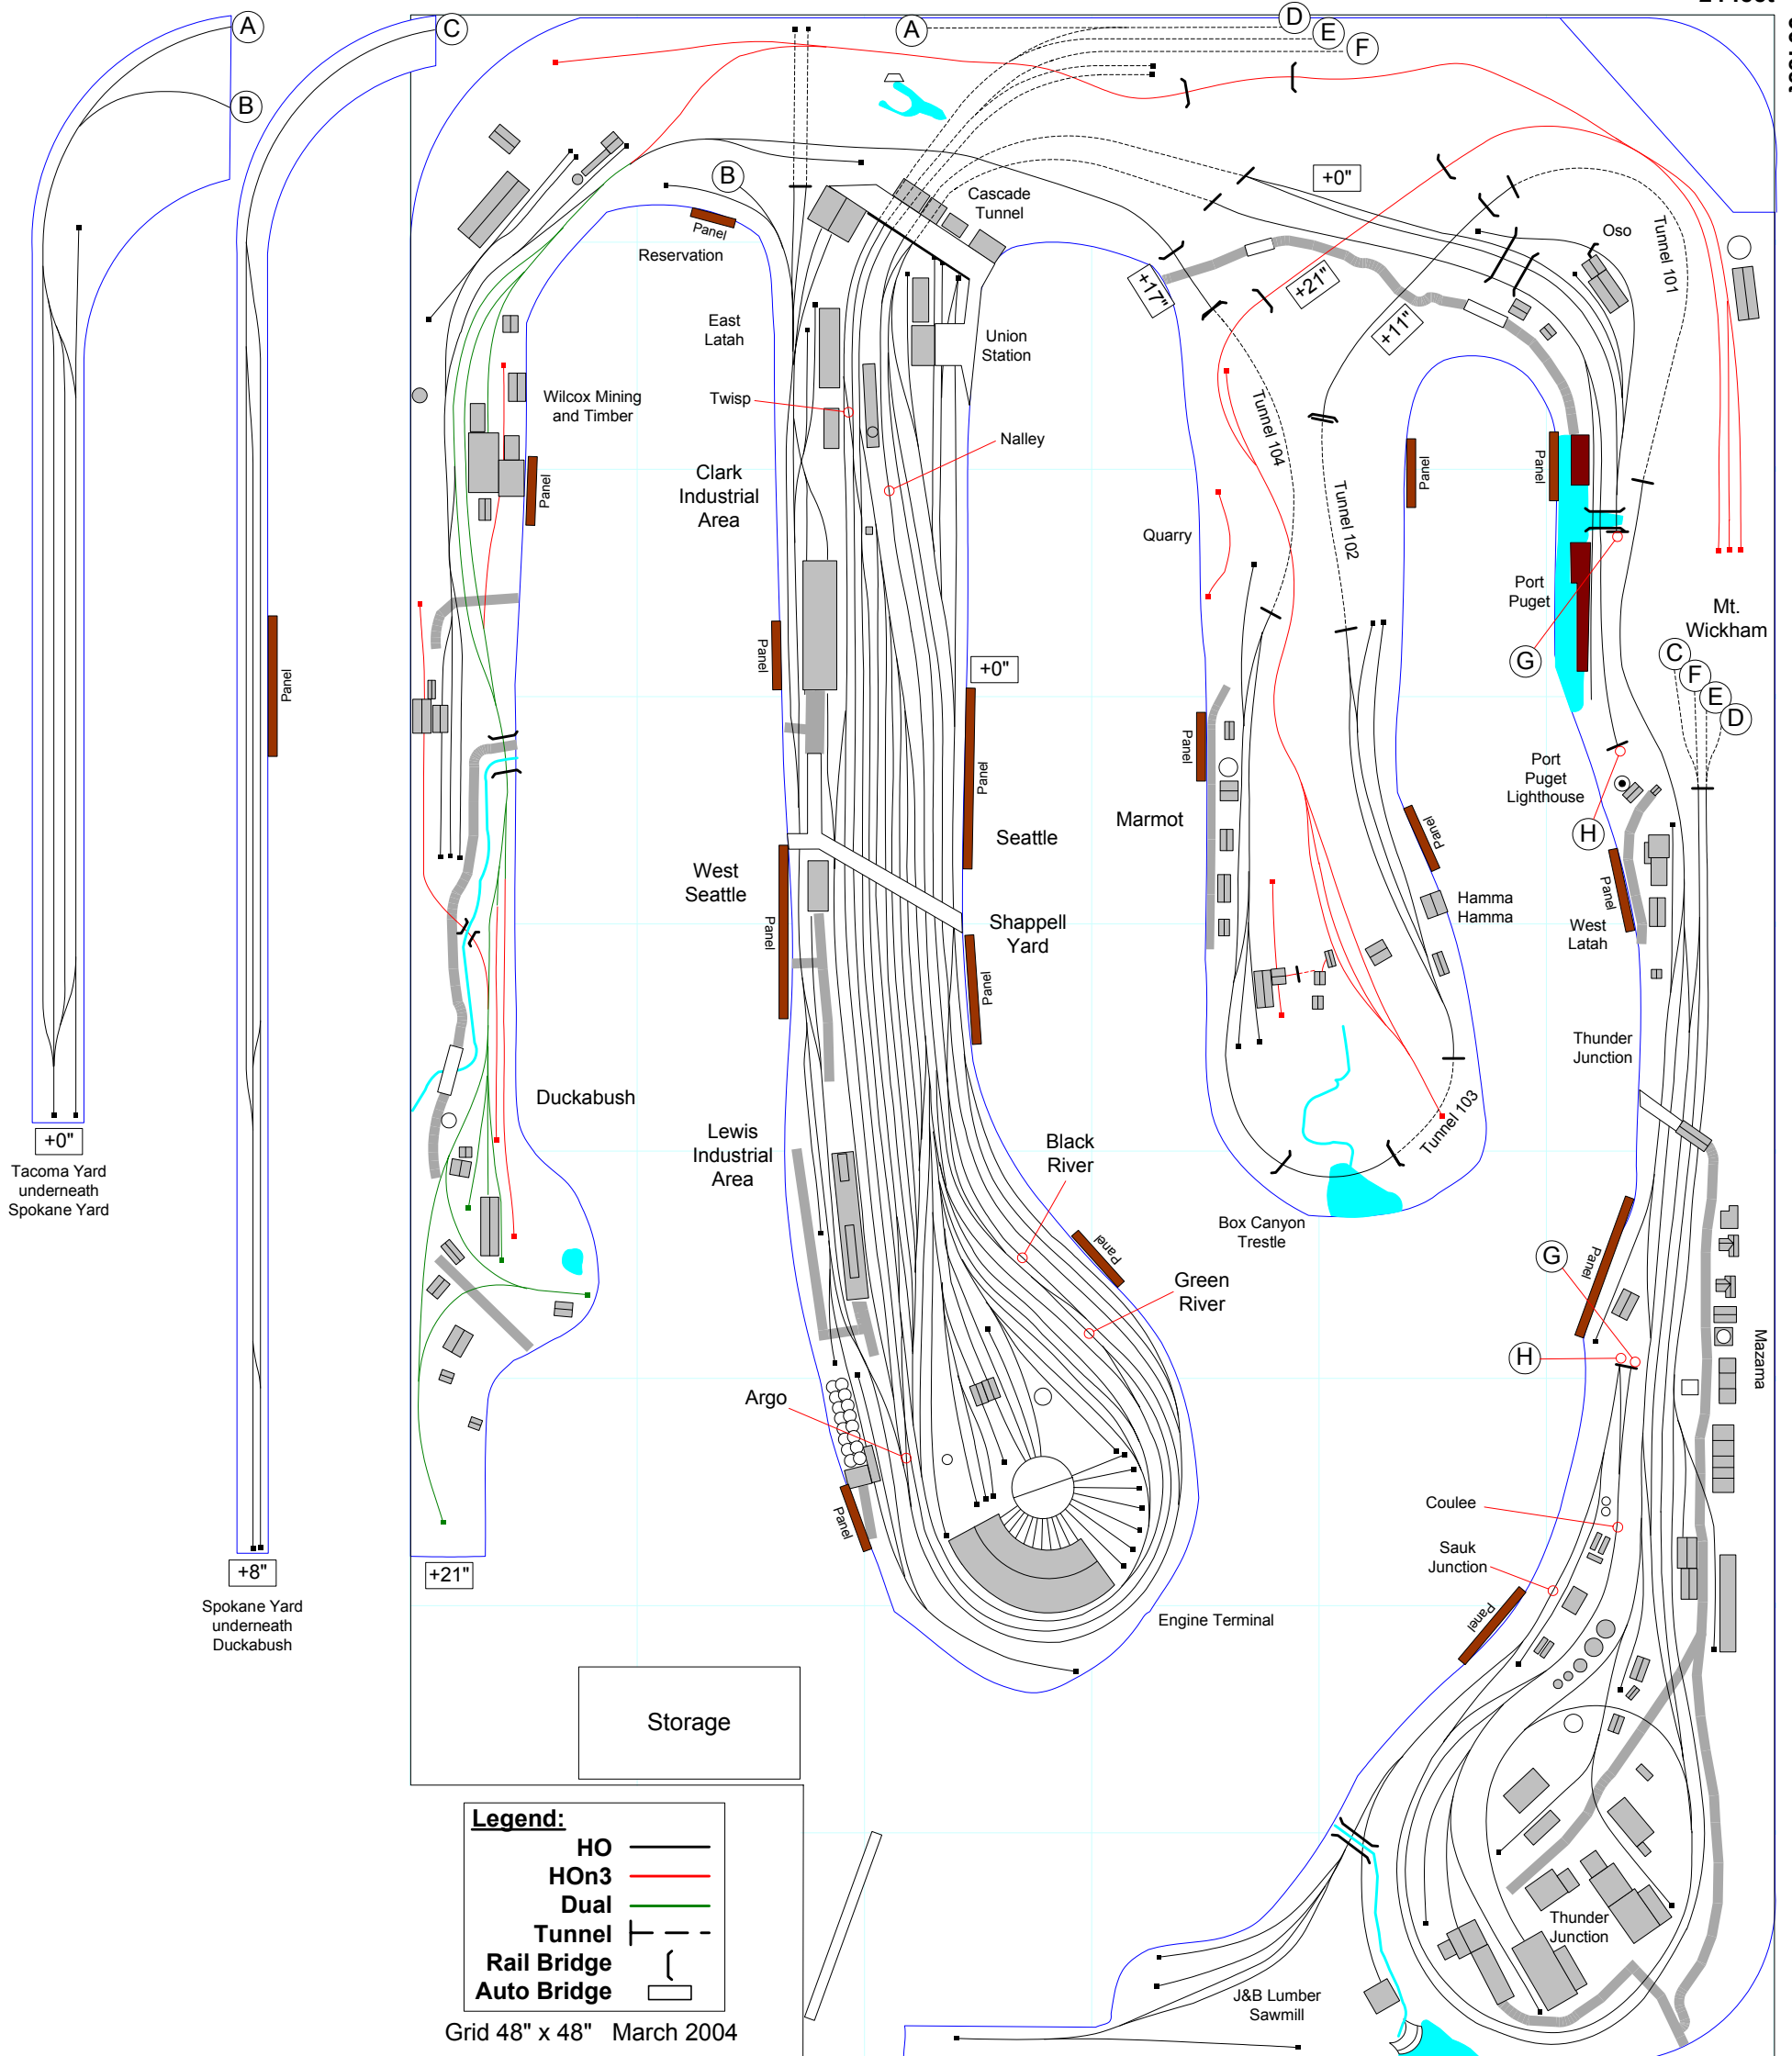

Seattle & North Cascades Railway

Mountain Division

Boeing Employees Model Railroad Club

24 feet

36 feet

Legend:

| | |
|-------------|---|
| HO | — |
| HOn3 | — |
| Dual | — |
| Tunnel | — |
| Rail Bridge | — |
| Auto Bridge | — |

Grid 48" x 48" March 2004